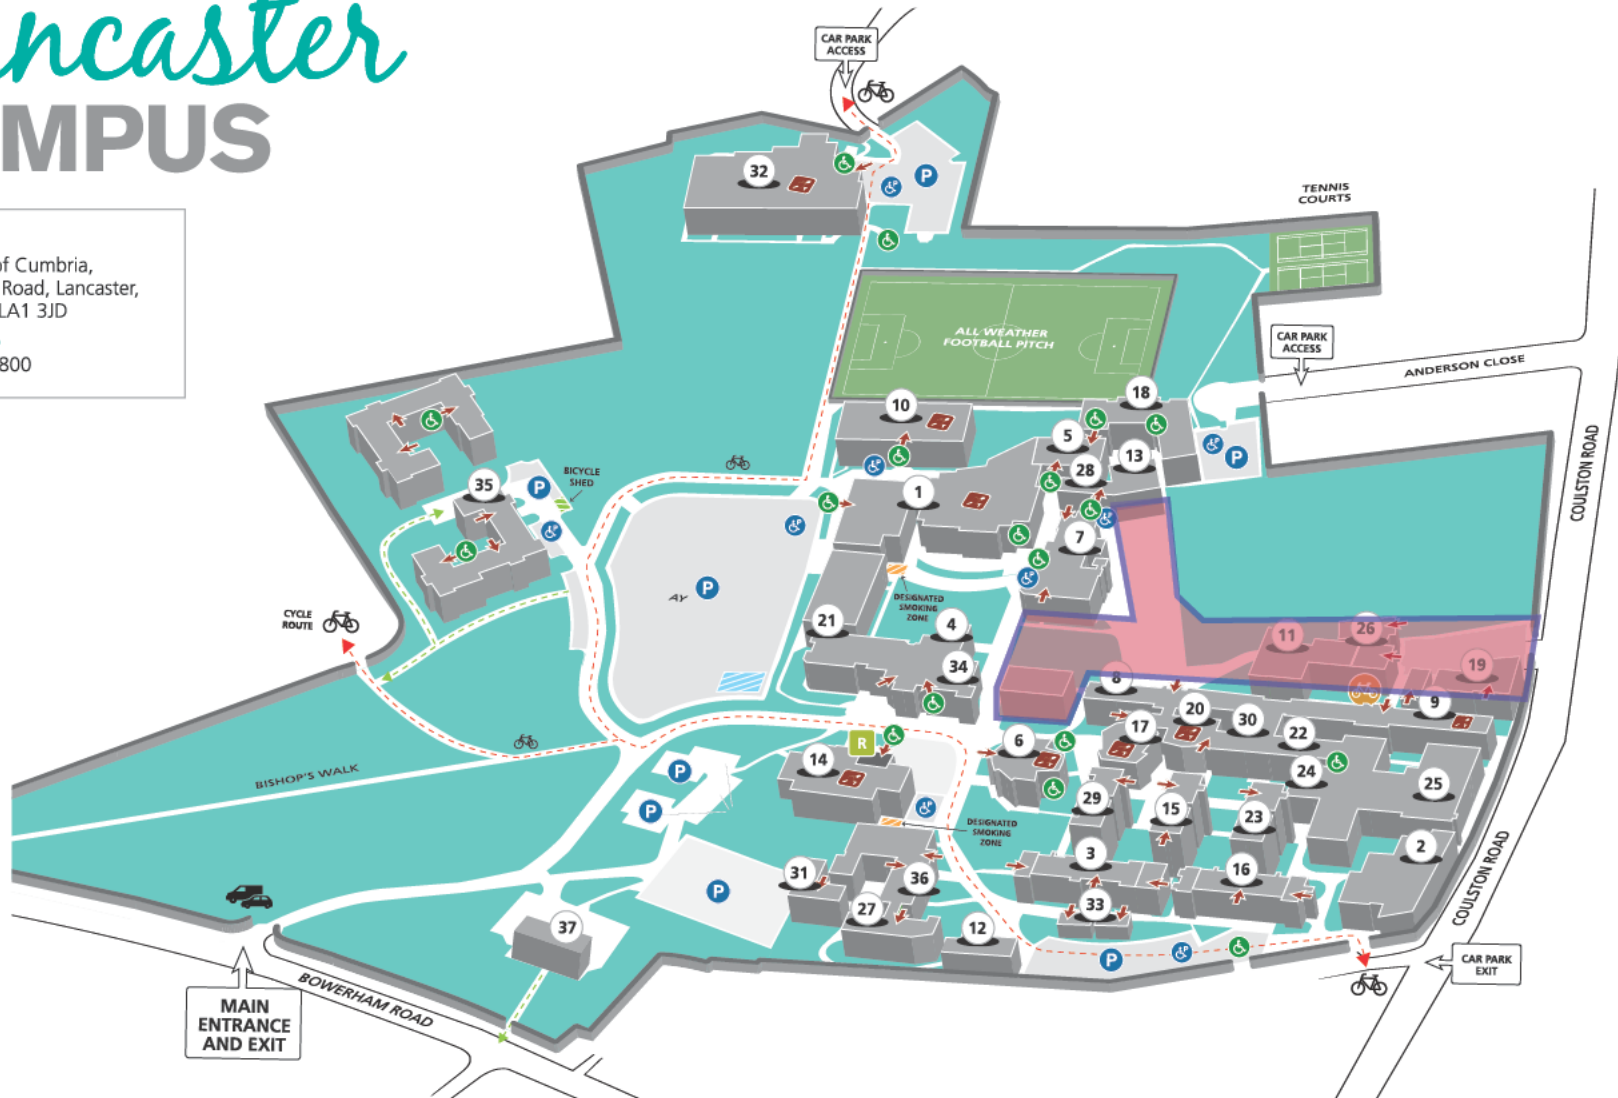

Lancaster CAMPUS

Address

University of Cumbria,
Bowerham Road, Lancaster,
Lancashire LA1 3JD

Telephone

01524 590800

Campus Map Key

- R Main Reception
- ← Building Access
- ← Vehicle Access
- ♿ Accessible Entrance
- P Car Park
- ♿ Designated Disabled Persons Parking Bay
- ♻️ Bicycle Parking
- ♿ Loop System
- ▨ Designated Smoking Zone
- - - Cycle Route
- ▭ Construction Work Area
- ← New Footpath Summer 2016

University Buildings

	no.		no.		no.		no.
AXB Alexandra Building	1	DB Dalton Building	10	Library—Harold Bridges	21	Squash Courts	11
Art Studio	2	DC Donald Coggan Building	11	Long Corridor	22	TB Temporary Buildings 6-11	33
Baby Unit	26	Estates	12	Melling	23	K The Keep	34
Barbon	3	F Fieldhead	13	Old Dining Room	25	Video Conferencing Facilities	1 & 7
BCB Bishop Cross Building	4	Gateway Building	14	Pre-school Centre	37	Waddell Halls	35
Black Box Theatre	24	Gressingham Halls	15	PCC Primary Curriculum Centre	27	WT William Thompson Halls (Music Rooms)	36
Café Martineau	5	Hornby	16	Print Unit	28		
Chapel	6	HPLT Hugh Pollard Lecture Theatre	17	SC Sarah Witham Thompson Halls	29		
College Main	7	HB Humanities Building	18	SEC Science Labs	30		
N College North	8	Ingleton House	19	LSP Secondary Centre	31		
S College South	9	KSLT Kay Shuttleworth Lecture Theatre	20	Sport Complex	32		