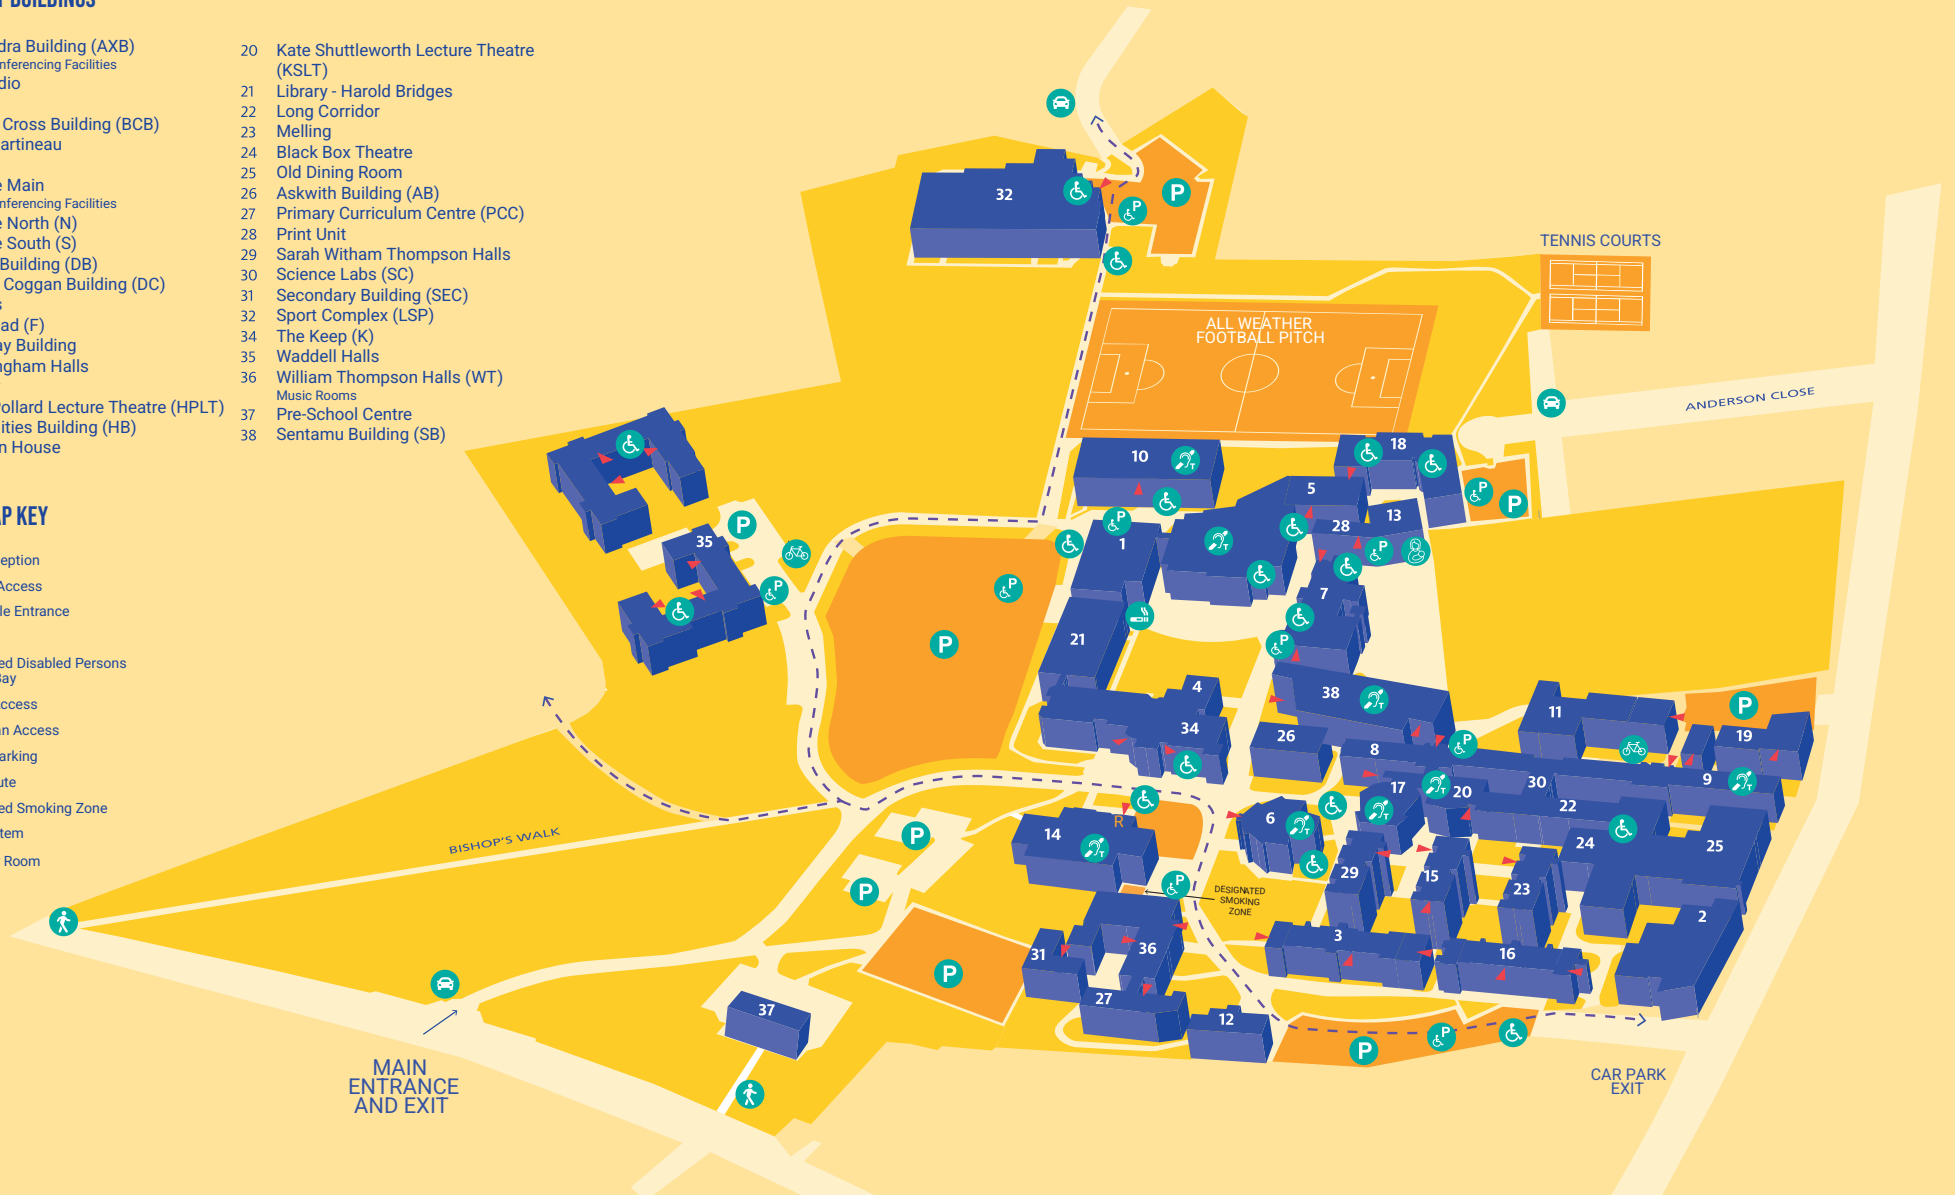

UNIVERSITY BUILDINGS

- | | |
|---|---|
| 1 Alexandra Building (AXB)
Video Conferencing Facilities | 20 Kate Shuttleworth Lecture Theatre (KSLT) |
| 2 Art Studio | 21 Library - Harold Bridges |
| 3 Barbon | 22 Long Corridor |
| 4 Bishop Cross Building (BCB) | 23 Melling |
| 5 Café Martineau | 24 Black Box Theatre |
| 6 Chapel | 25 Old Dining Room |
| 7 College Main
Video Conferencing Facilities | 26 Askwith Building (AB) |
| 8 College North (N) | 27 Primary Curriculum Centre (PCC) |
| 9 College South (S) | 28 Print Unit |
| 10 Dalton Building (DB) | 29 Sarah Witham Thompson Halls |
| 11 Donald Coggan Building (DC) | 30 Science Labs (SC) |
| 12 Estates | 31 Secondary Building (SEC) |
| 13 Fieldhead (F) | 32 Sport Complex (LSP) |
| 14 Gateway Building | 34 The Keep (K) |
| 15 Gressingham Halls | 35 Waddell Halls |
| 16 Hornby | 36 William Thompson Halls (WT)
Music Rooms |
| 17 Hugh Pollard Lecture Theatre (HPLT) | 37 Pre-School Centre |
| 18 Humanities Building (HB) | 38 Sentamu Building (SB) |
| 19 Ingleton House | |

CAMPUS MAP KEY

-  Main Reception
-  Building Access
-  Accessible Entrance
-  Car Park
-  Designated Disabled Persons Parking Bay
-  Vehicle Access
-  Pedestrian Access
-  Bicycle Parking
-  Cycle Route
-  Designated Smoking Zone
-  Loop System
-  Maternity Room

Address

University of Cumbria,
Bowerham Road, Ambleside,
Lancashire, LA1 3JD

Telephone

01524 590 800

Want to know more about living in Lancaster?

Please visit cumbria.ac.uk/lancaster

LANCASTER CAMPUS