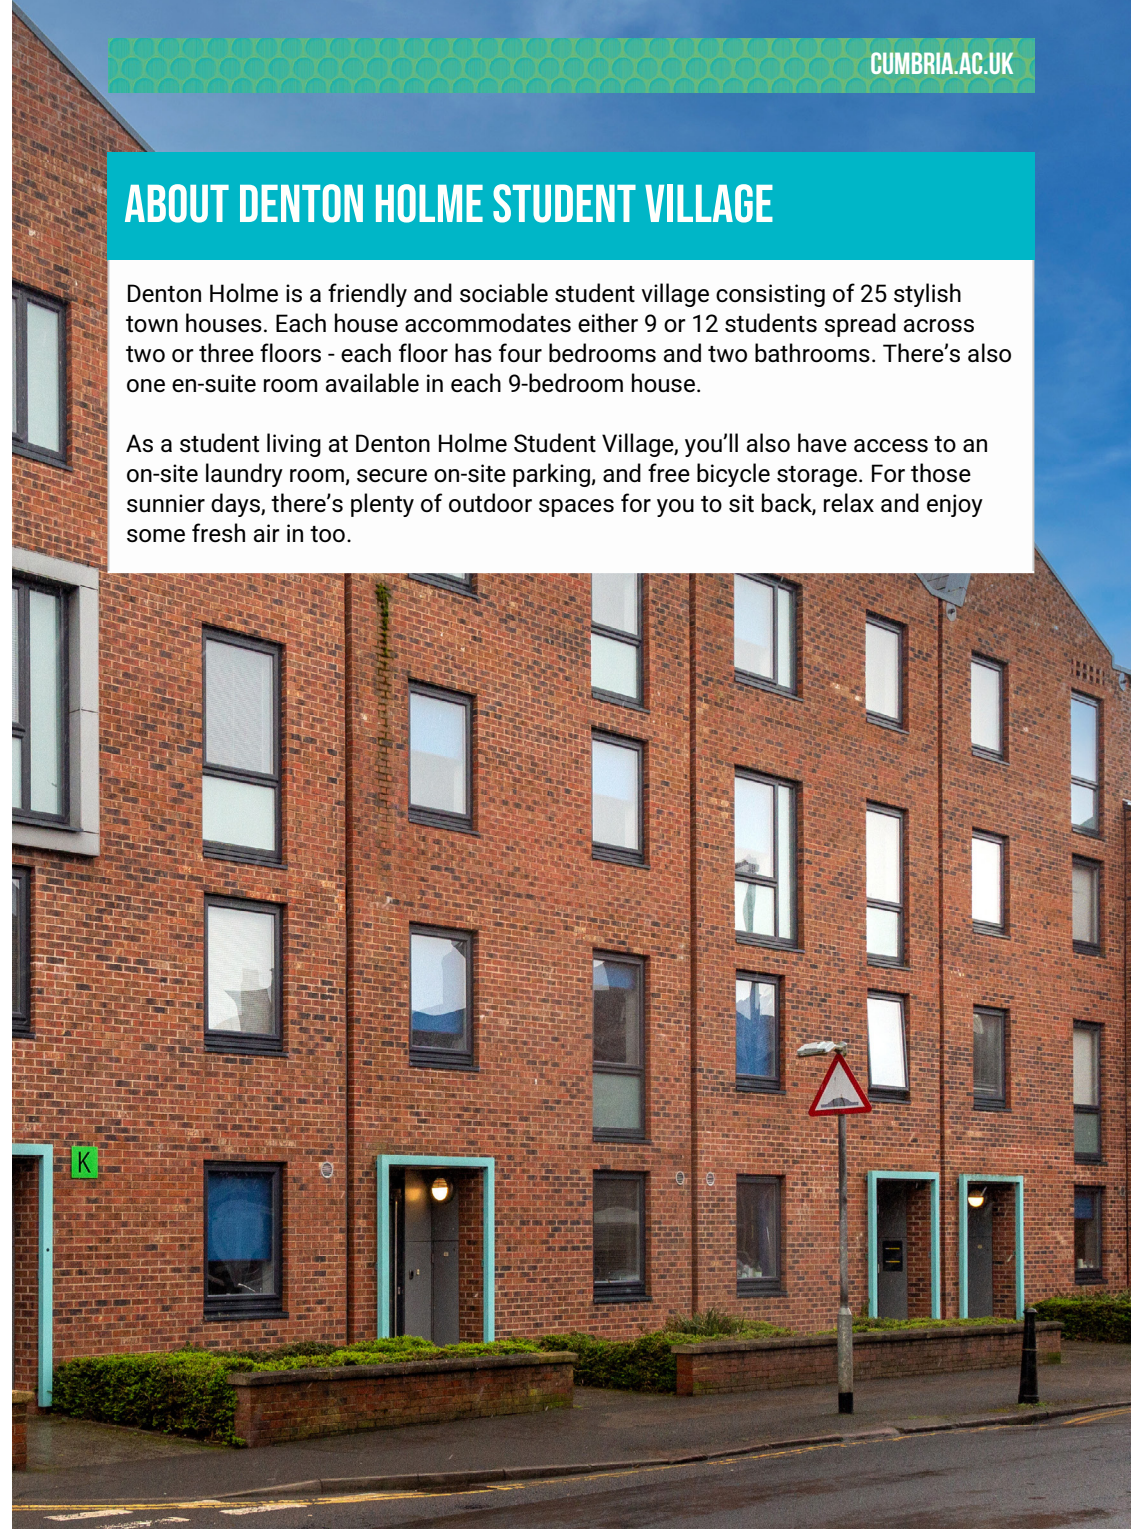

Join your tour point outside the Learning Gateway Building

ON-SITE ACCOMMODATION TOURS

11:00, 13:00,
13:30, 14:00,
14:30, 15:00,
15:30

Get a feel for where you could be living by exploring our on-site halls of residence, Carrock Halls. You will get the opportunity to check out the kind of room you could be staying in and explore the shared facilities.

Join your tour point outside Carrock Halls of Residence

OFF-SITE ACCOMMODATION TOURS

13:45
14:45

Looking to live close to Carlisle city centre? Then visit our off-site student accommodation at Denton Holme Student Village. Tours are provided via coach transport from campus. Please allow for up to one hour per tour.

Join your tour point outside the Learning Gateway Building

ABOUT DENTON HOLME STUDENT VILLAGE

Denton Holme is a friendly and sociable student village consisting of 25 stylish town houses. Each house accommodates either 9 or 12 students spread across two or three floors - each floor has four bedrooms and two bathrooms. There's also one en-suite room available in each 9-bedroom house.

As a student living at Denton Holme Student Village, you'll also have access to an on-site laundry room, secure on-site parking, and free bicycle storage. For those sunnier days, there's plenty of outdoor spaces for you to sit back, relax and enjoy some fresh air in too.