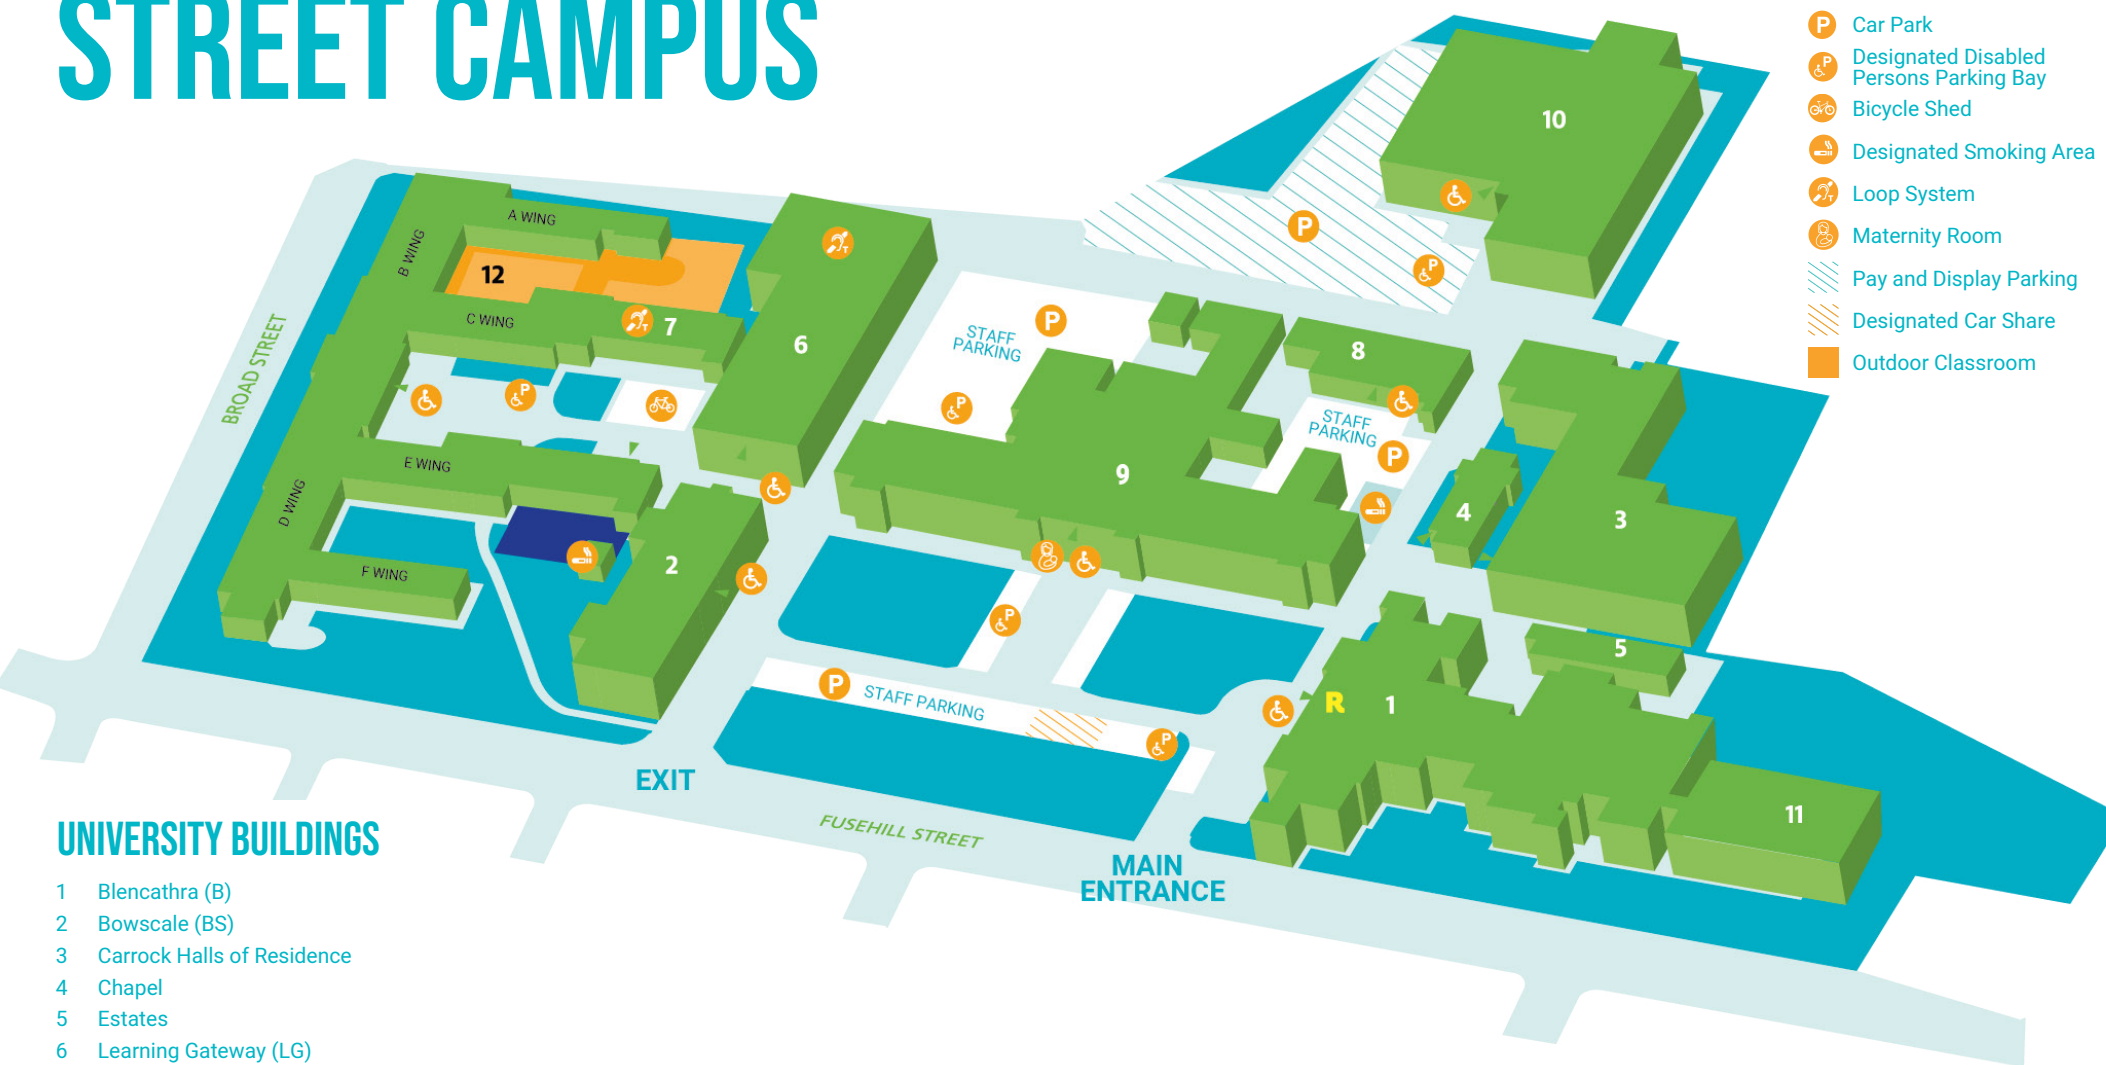

## CAMPUS KEY MAP

- Main Reception
- ▶ Building Access
- ♿ Accessible Entrance
- P Car Park
- ♿ P Designated Disabled Persons Parking Bay
- 🚲 Bicycle Shed
- 🚬 Designated Smoking Area
- 🔊 Loop System
- 👶 Maternity Room
- Pay and Display Parking
- Designated Car Share
- Outdoor Classroom