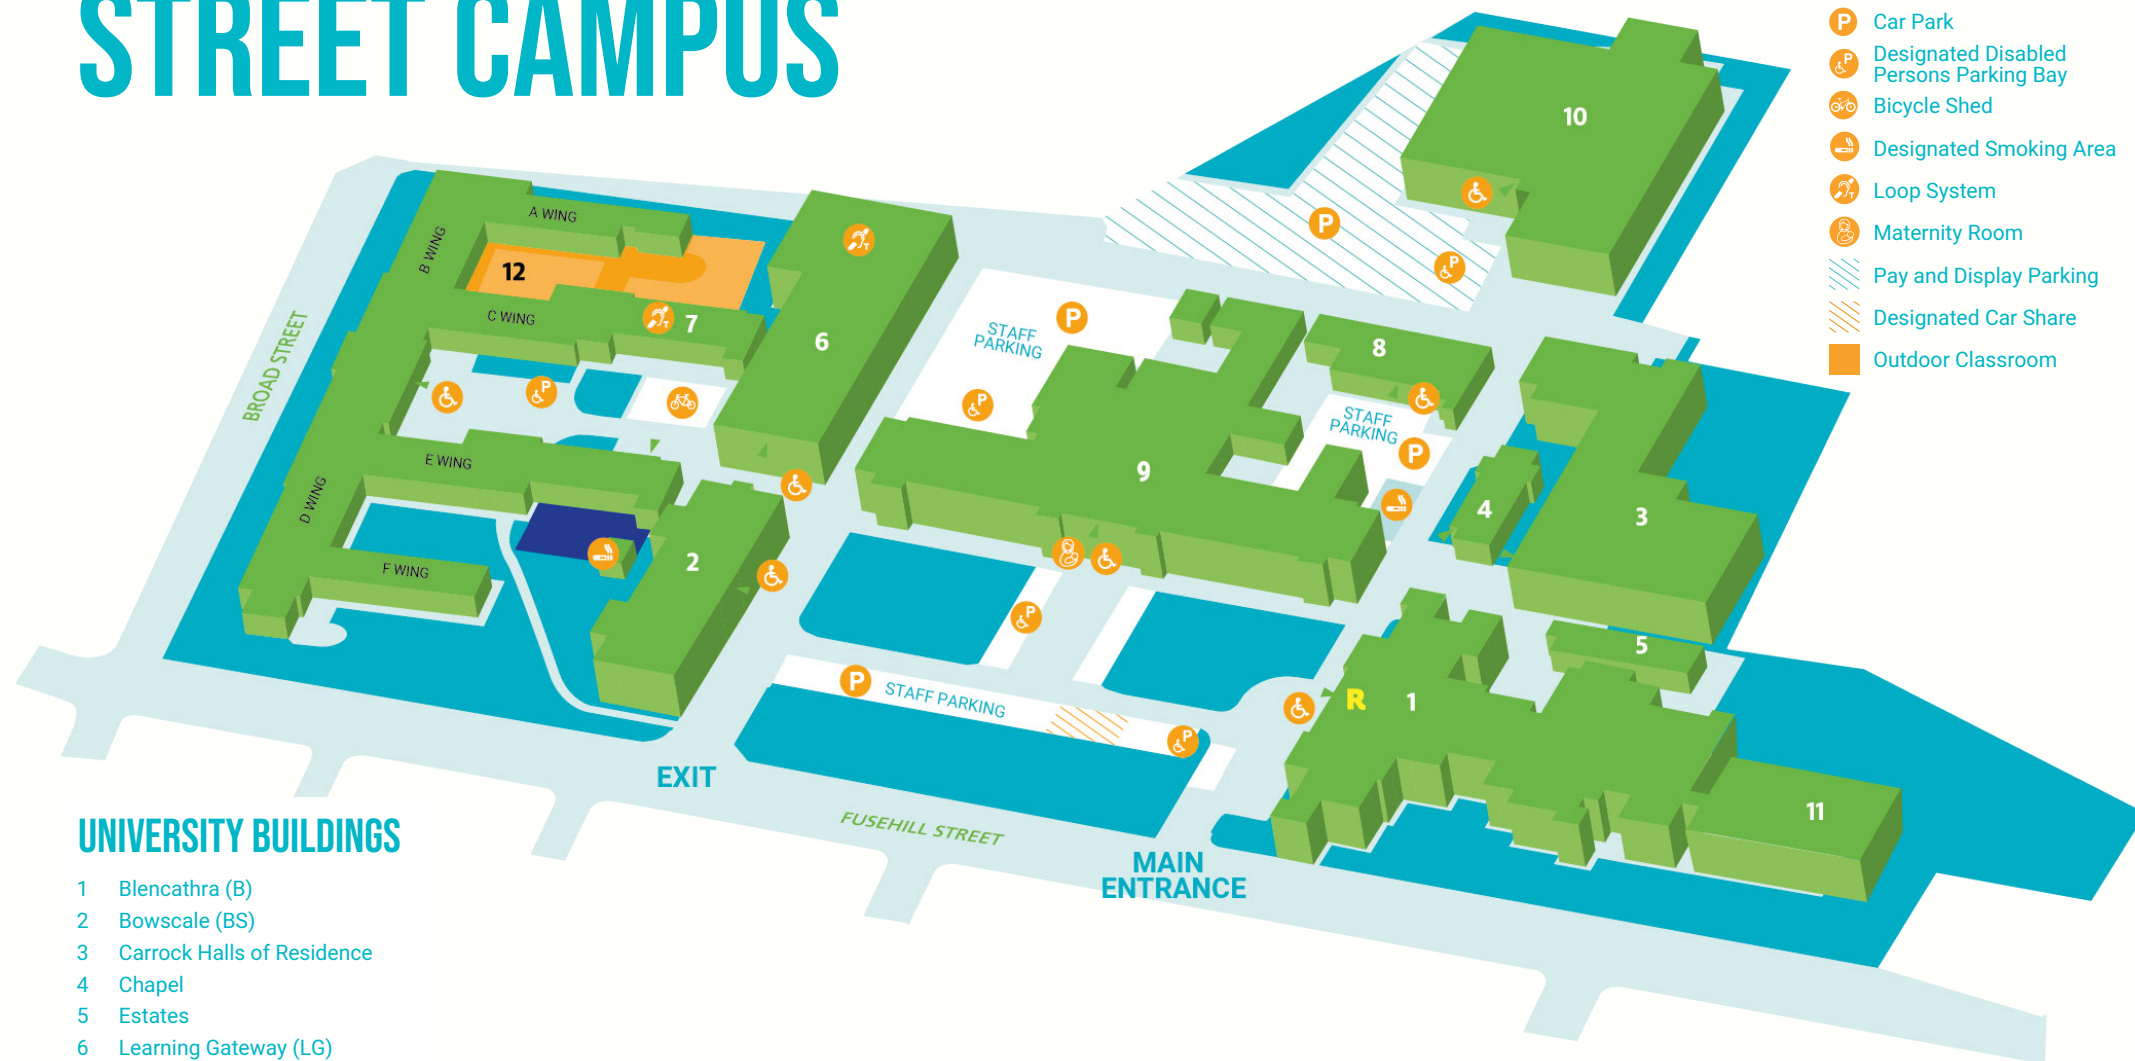

CARLISLE FUSEHILL STREET CAMPUS

CAMPUS KEY MAP

- Main Reception
- ▶ Building Access
- ♿ Accessible Entrance
- P Car Park
- ♿ P Designated Disabled Persons Parking Bay
- 🚲 Bicycle Shed
- 🚬 Designated Smoking Area
- 🔊 Loop System
- 👶 Maternity Room
- ▨ Pay and Display Parking
- ▨ Designated Car Share
- Outdoor Classroom