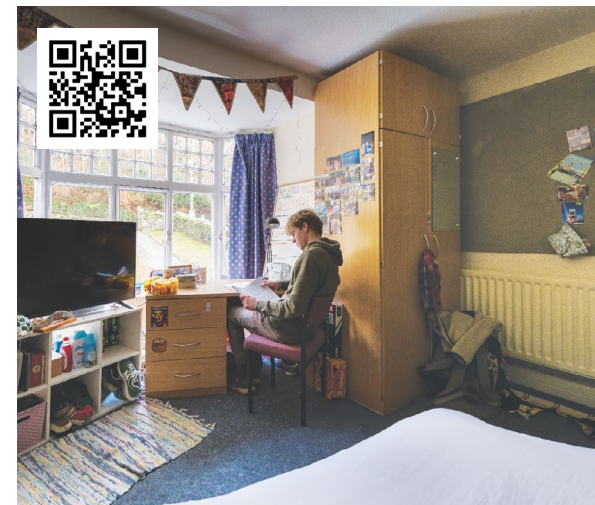

THE COTTAGES

LOCATION: Nook Lane, Ambleside **AVAILABILITY:** 45 bedrooms— **ROOM TYPE:** Self-catered standard and large single rooms, with both a front garden and a rear yard. **PRICE:** £103.00 PW standard single, £116.00 PW large single.