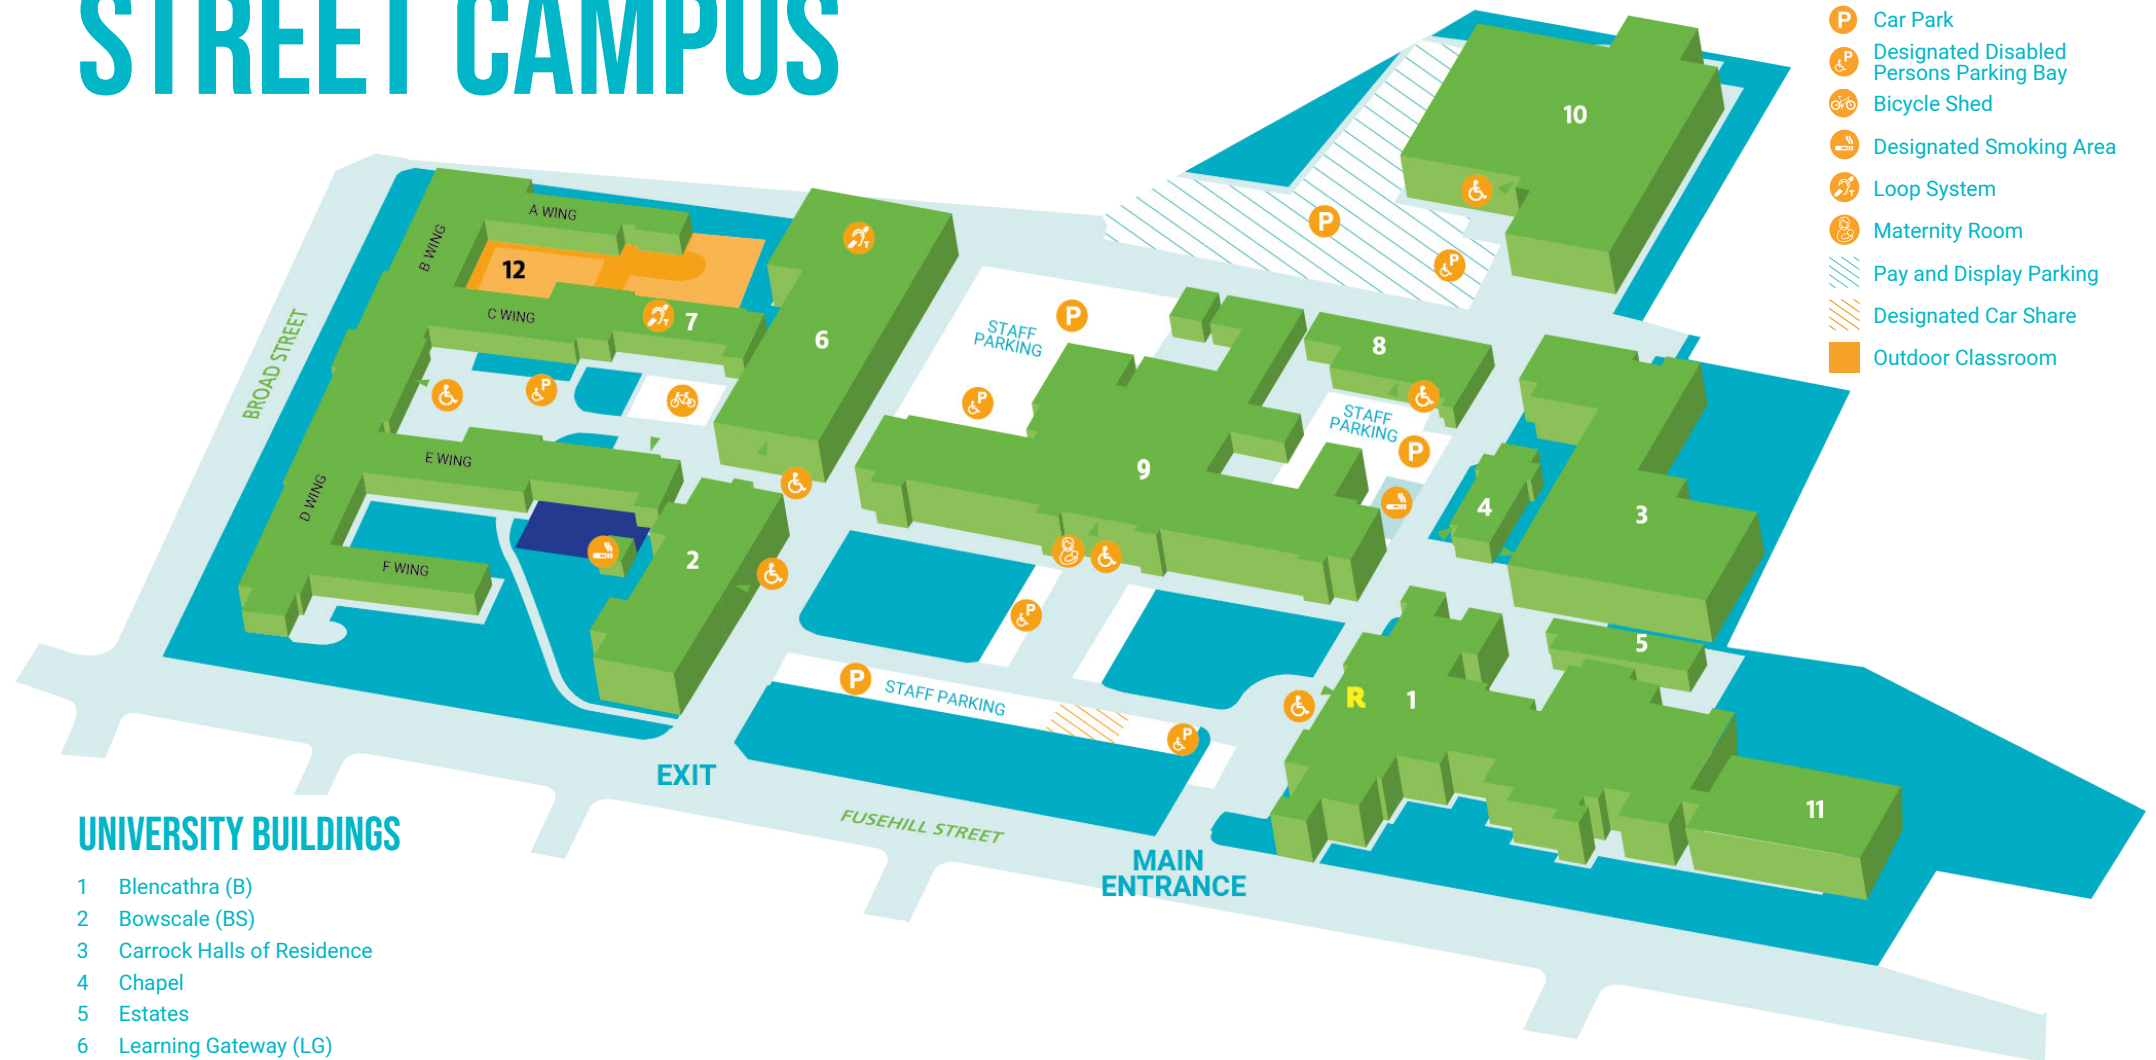

## CAMPUS KEY MAP

- Main Reception
- ▶ Building Access
- ♿ Accessible Entrance
- P Car Park
- ♿ P Designated Disabled Persons Parking Bay
- 🚲 Bicycle Shed
- 🚬 Designated Smoking Area
- 🔊 Loop System
- 👶 Maternity Room
- ▨ Pay and Display Parking
- ▨ Designated Car Share
- Outdoor Classroom