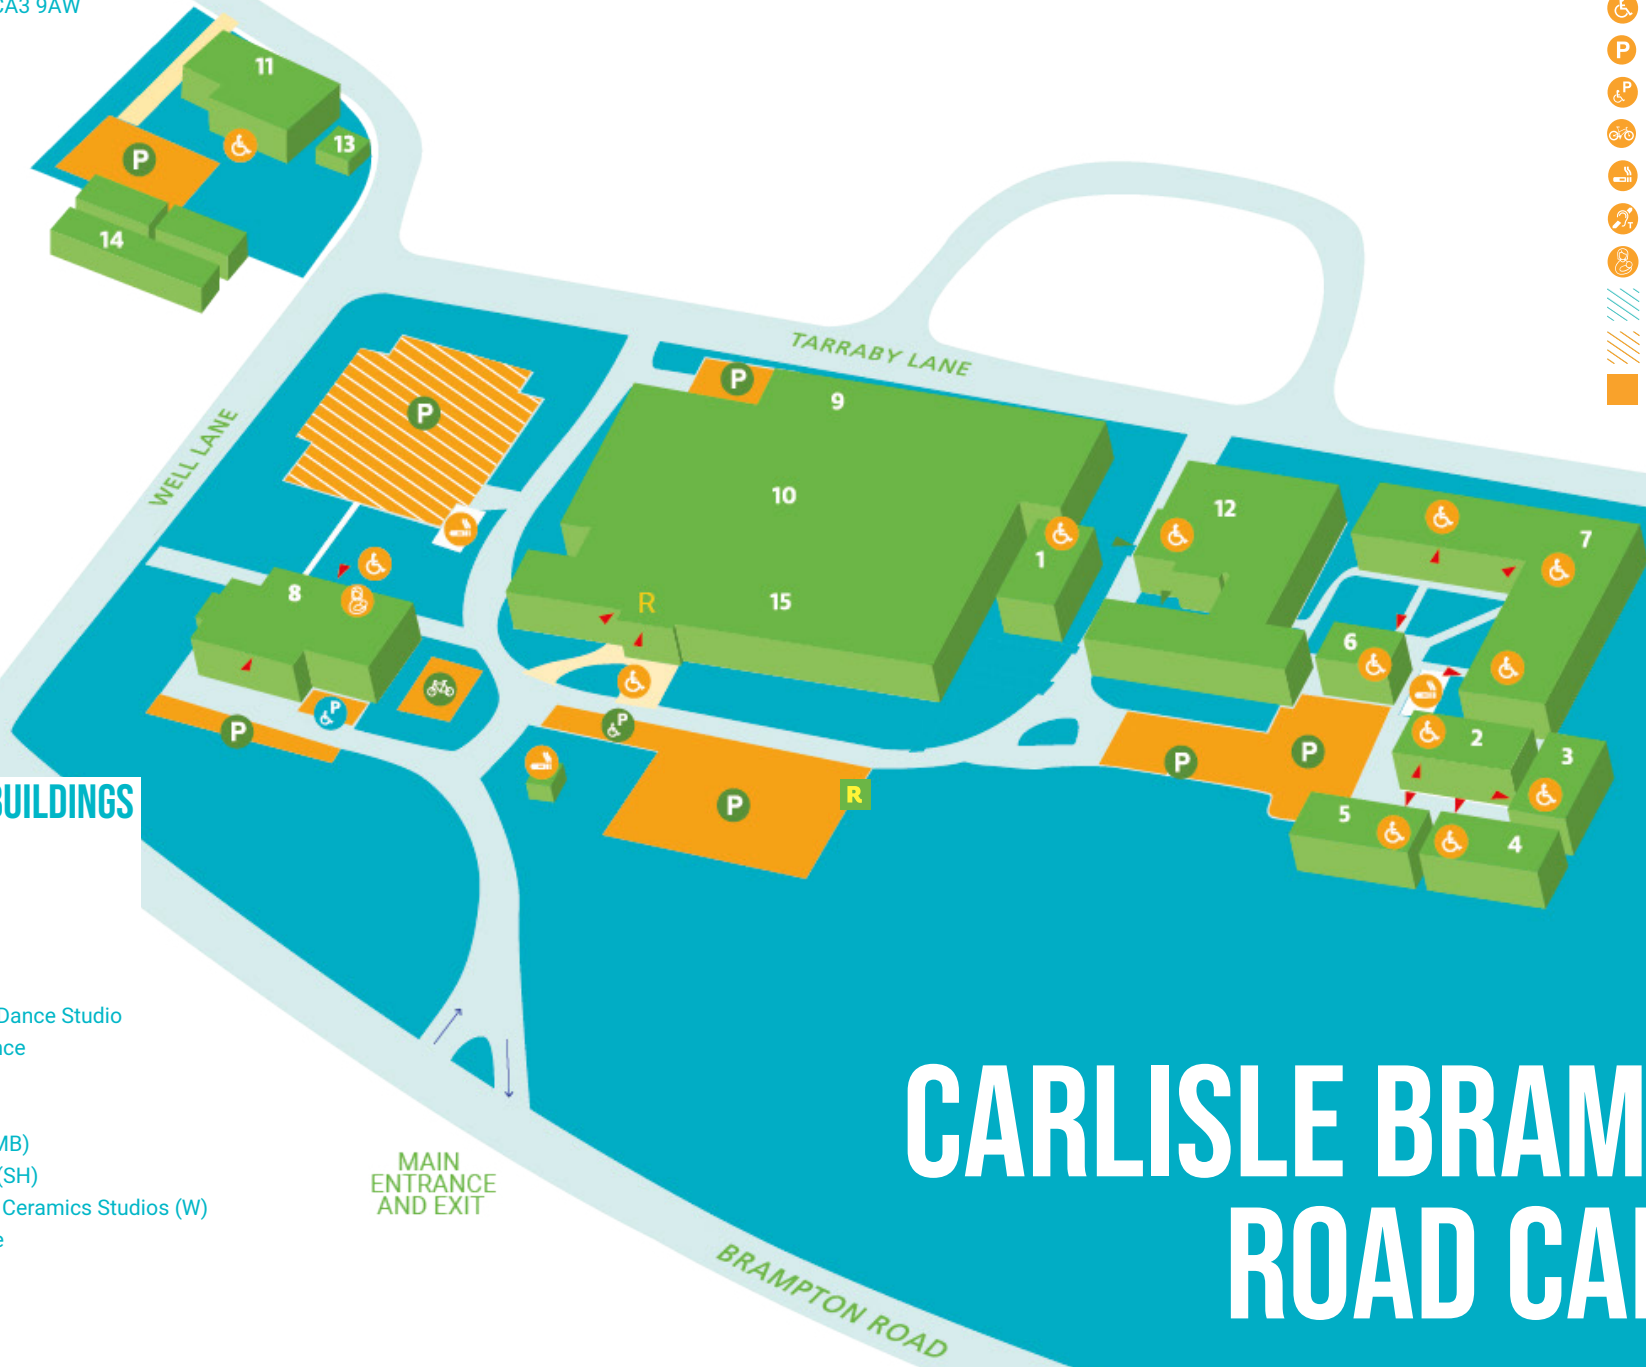

CAMPUS KEY MAP

- Main Reception
- Building Access
- Accessible Entrance
- Car Park
- Designated Disabled Persons Parking Bay
- Bicycle Shed
- Designated Smoking Area
- Loop System
- Maternity Room
- Pay and Display Parking
- Designated Car Share
- Outdoor Classroom

Address
University of Cumbria,
Brampton Rd, Carlisle CA3 9AW

Telephone
01228 400300

UNIVERSITY BUILDINGS

1. 1 D11 & D12
2. 2 D13 & D14
3. 3 D15 & D16
4. 4 D17 & D18
5. 5 D19 & D20
6. 6 Sign Building & Dance Studio
7. 7 Halls of Residence
8. 8 Homeacres
9. 9 Library
10. 10 Main Building (MB)
11. 11 Stanwix House (SH)
12. 12 Workshops and Ceramics Studios (W)
13. 13 Stanwix Cottage
14. 14 Dance Studios
15. 15 Vallum Gallery

CARLISLE BRAMPTON ROAD CAMPUS