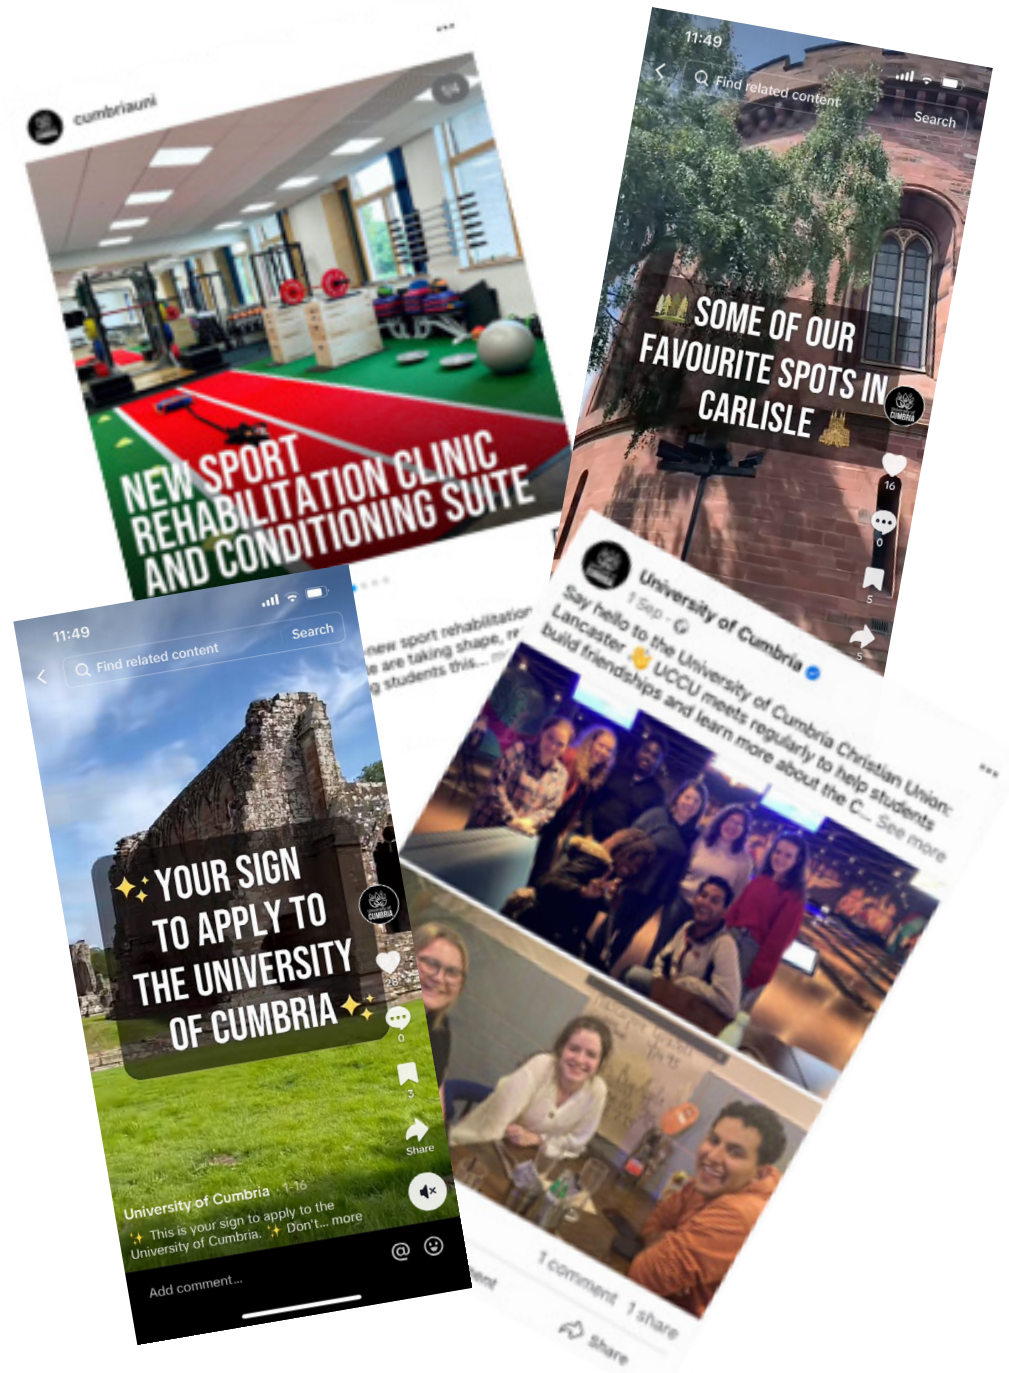

STAY UP TO DATE WITH ALL THINGS CUMBRIA

CONTACT US/FOLLOW US

- TikTok: @cumbriauni
- Instagram: @cumbriauni
- X: @cumbriauni
- Facebook: universityofcumbria
- LinkedIn: universityofcumbria
- 01228 588588
- enquirycentre@cumbria.ac.uk

Here you'll find updates about the university as well as lots of information and advice on navigating student life.