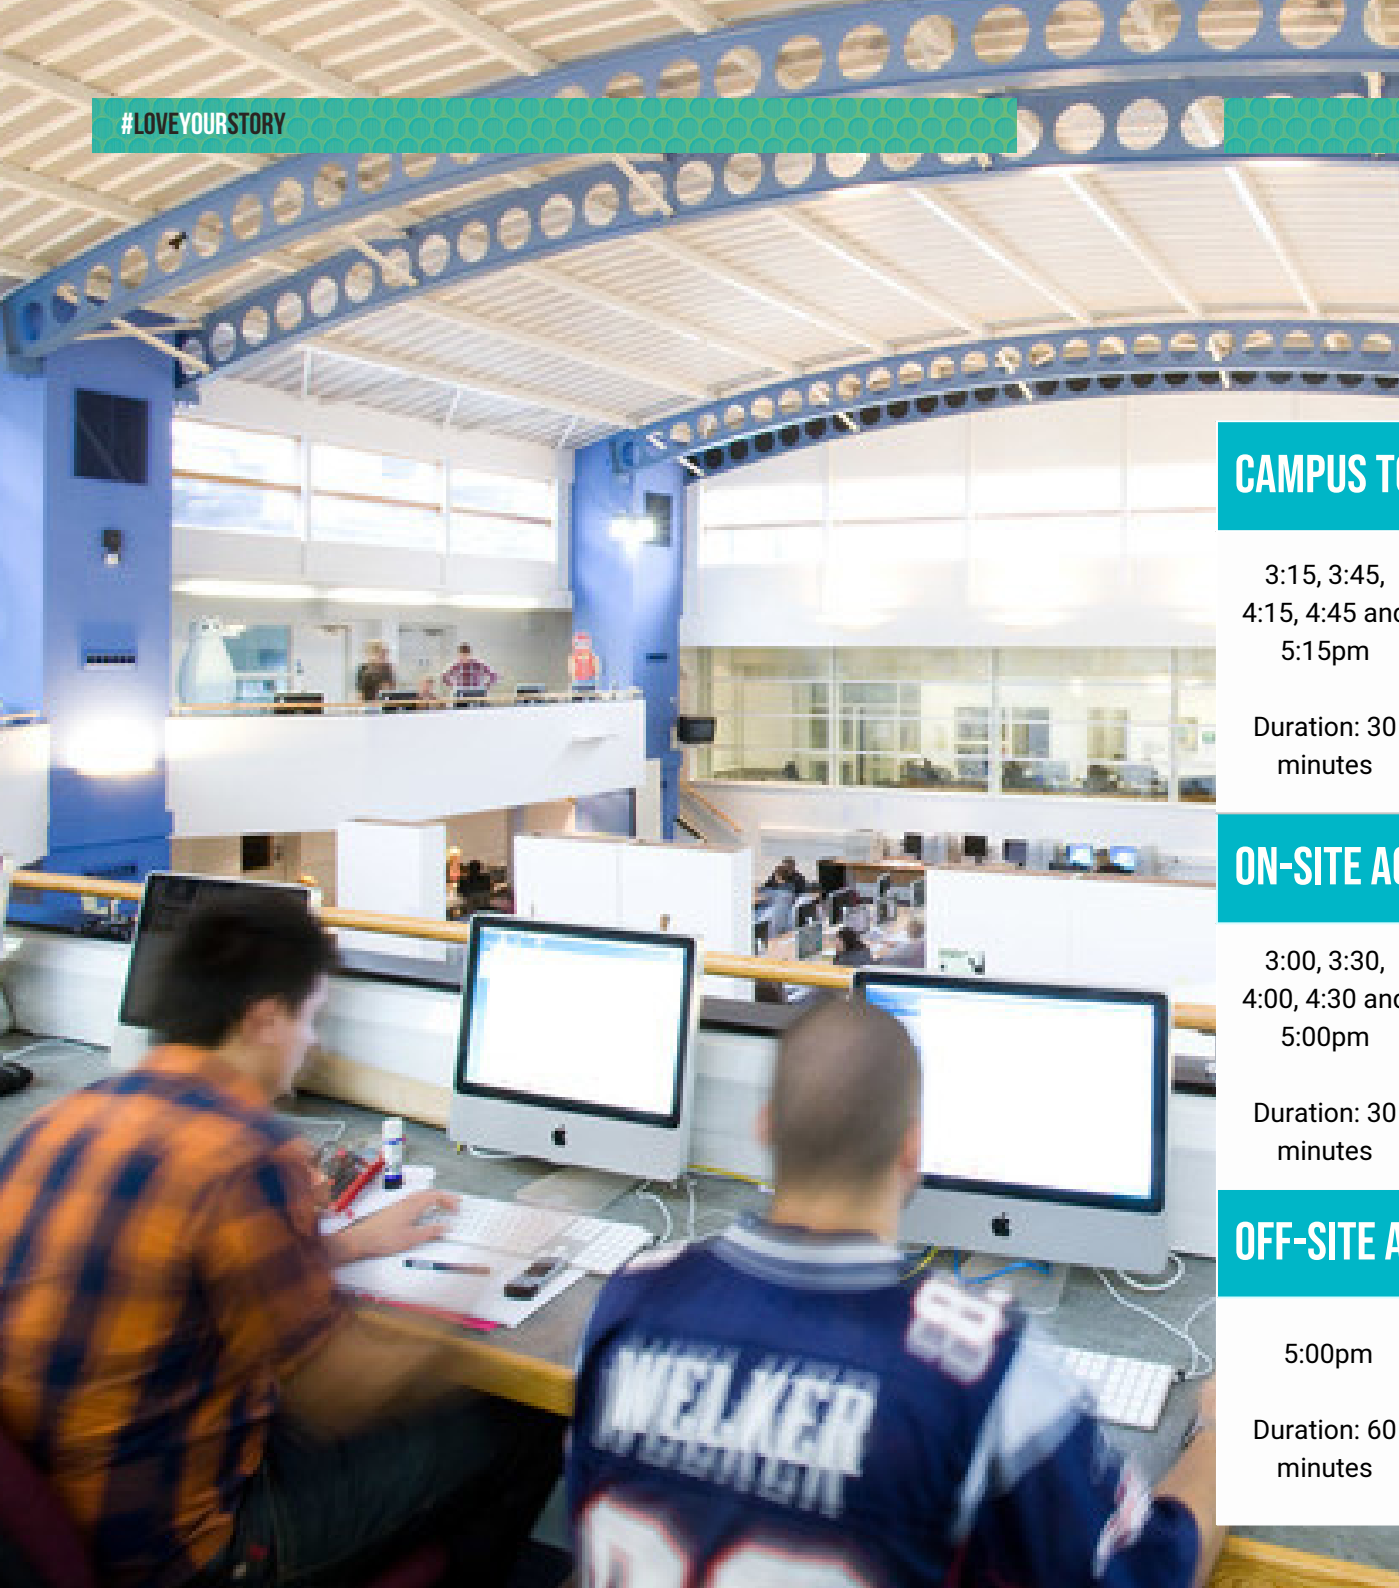

## OFF-SITE ACCOMMODATION TOURS

5:00pm

Duration: 60  
minutes

Get a feel for where you could be living by exploring our off-site halls of residence (Denton Holme Student Village).

Join your  
tour point  
at Main  
Reception