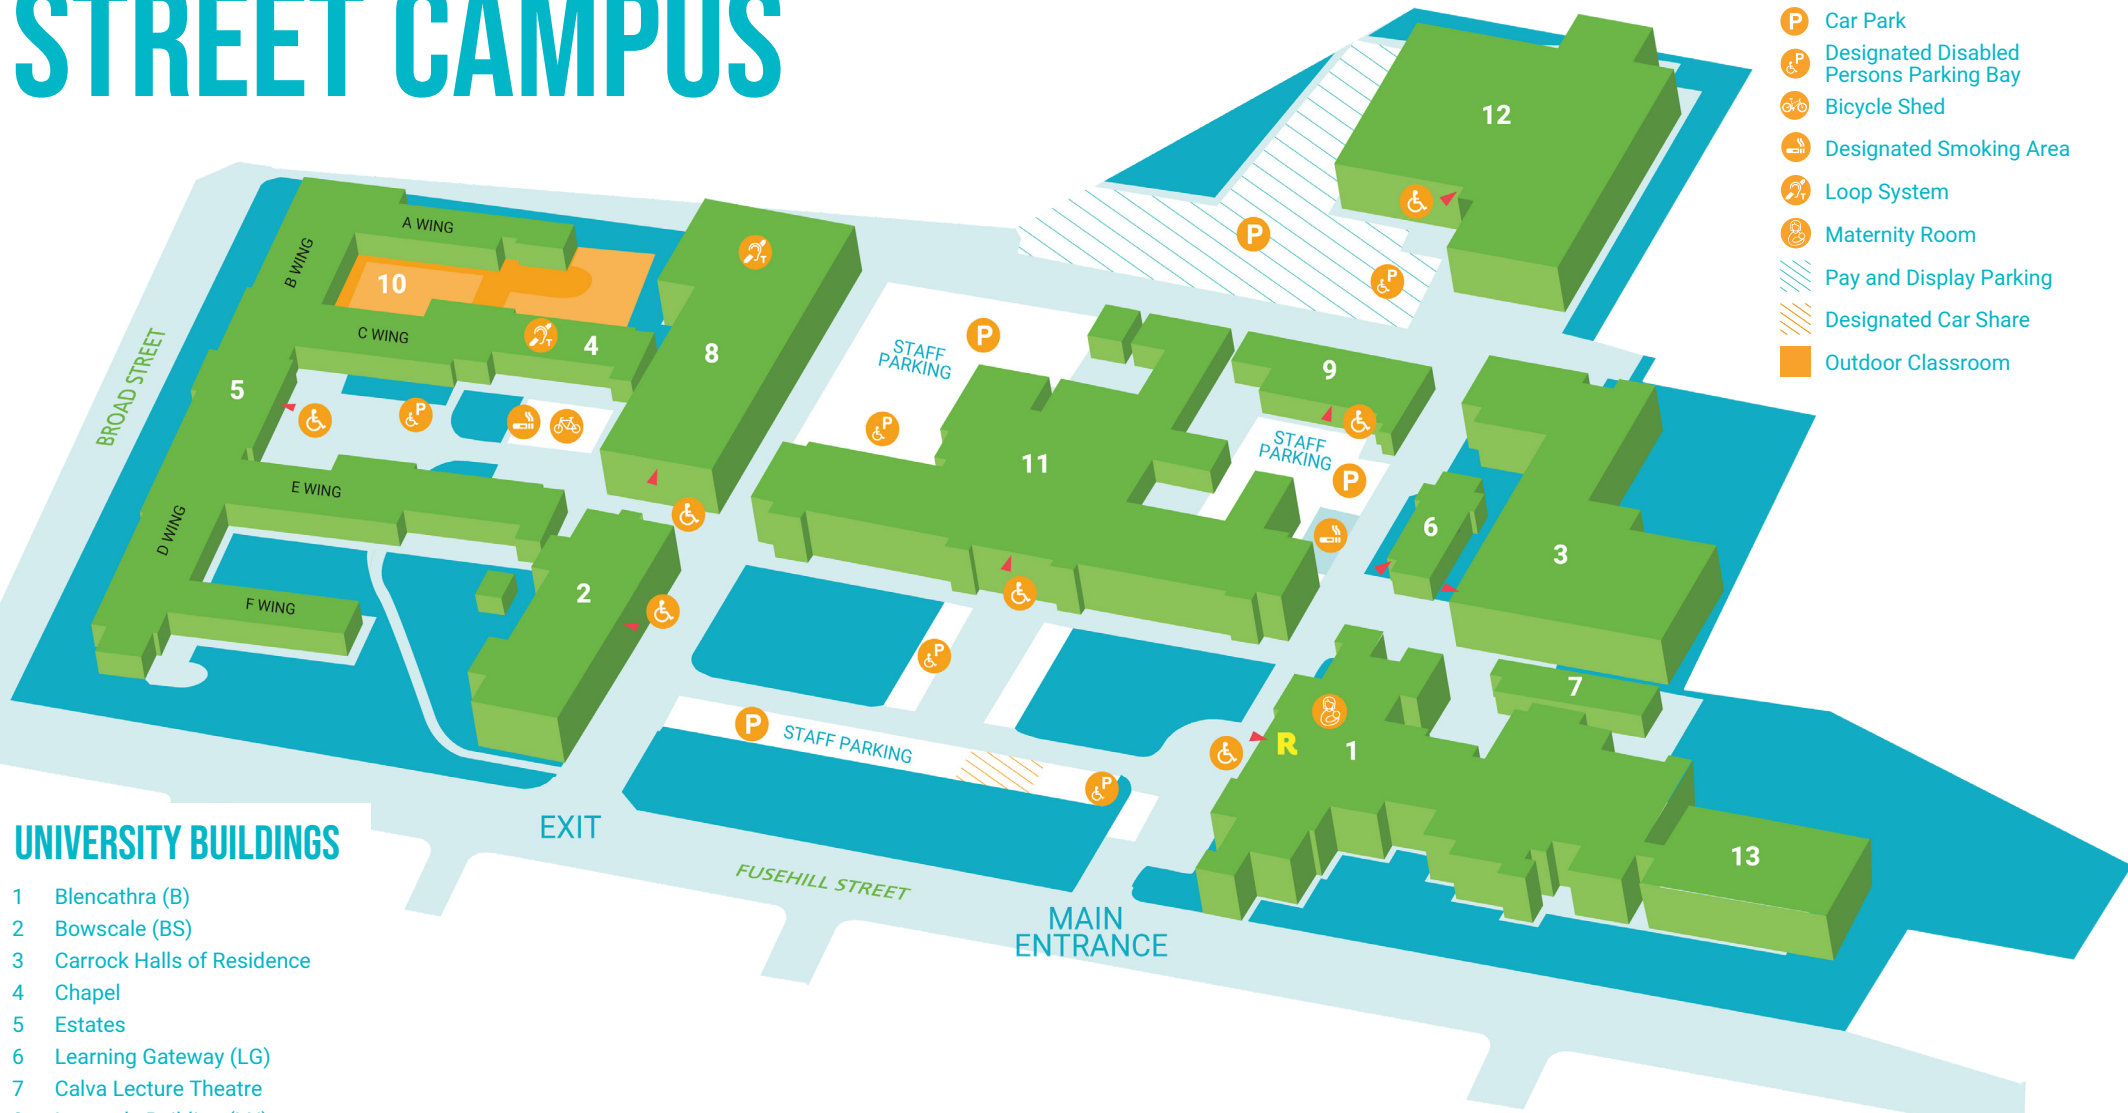

CARLISLE FUSEHILL STREET CAMPUS

CAMPUS KEY MAP

- Main Reception
- Building Access
- Accessible Entrance
- Car Park
- Designated Disabled Persons Parking Bay
- Bicycle Shed
- Designated Smoking Area
- Loop System
- Maternity Room
- Pay and Display Parking
- Designated Car Share
- Outdoor Classroom

UNIVERSITY BUILDINGS

1. 1 Blencathra (B)
2. 2 Bowscale (BS)
3. 3 Carrock Halls of Residence
4. 4 Chapel
5. 5 Estates
6. 6 Learning Gateway (LG)
7. 7 Calva Lecture Theatre
8. 8 Lonscale Building (LN)
9. 9 Skiddaw (SK)
10. 10 Sports Centre (CSP)
11. 11 STEM Laboratories
12. 12 Outdoor Classroom

Address
University of Cumbria,
Fusehill Street, Carlisle, CA1 2HH

Telephone
01228 616234